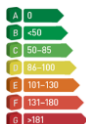

CITROËN INSPIRED BY YOU